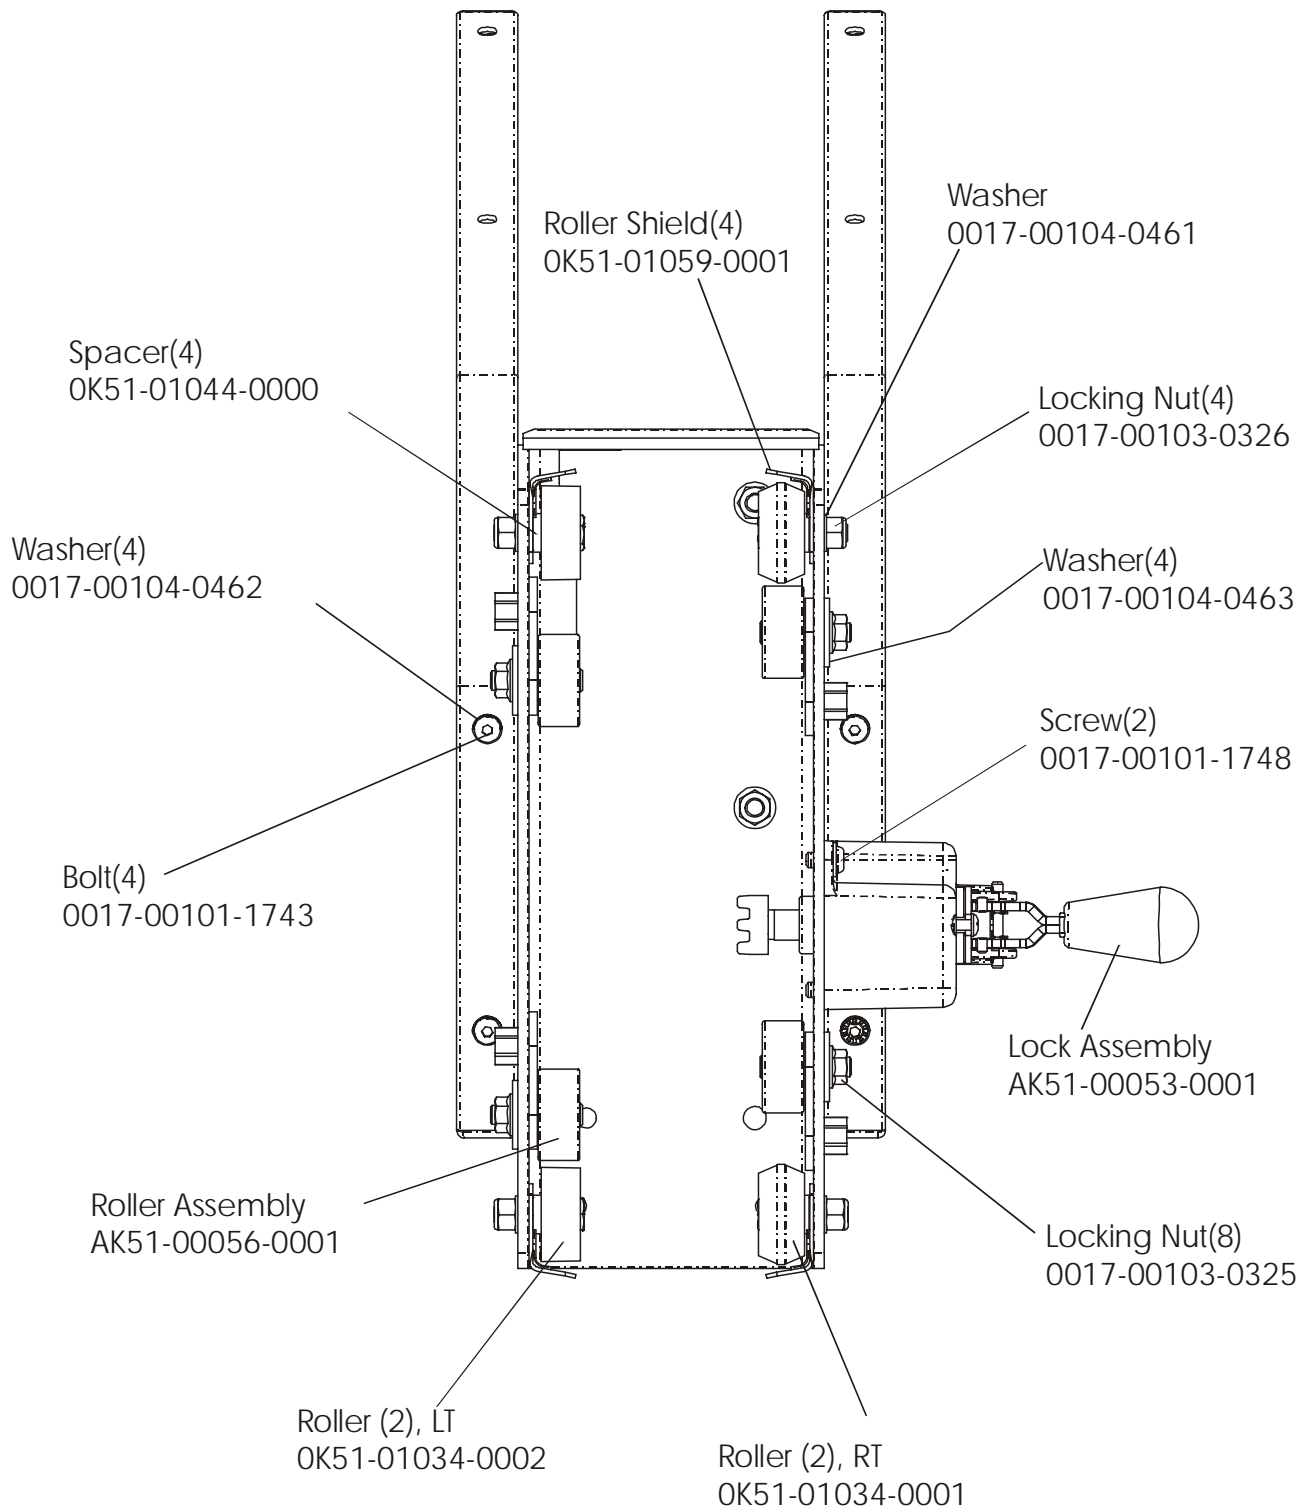

ARCTIC SILVER 95RWEZ
Seat Frame Assembly

95RWEZ-0100-01
S/N CZR100000 and UP

ARCTIC SILVER 95RWEZ
Seat Pads and Accessory Tray

95RWEZ-0100-01
S/N CZR100000 and UP

ARCTIC SILVER 95RWEZ
Extrusion Assy. – AK39-00027-0005